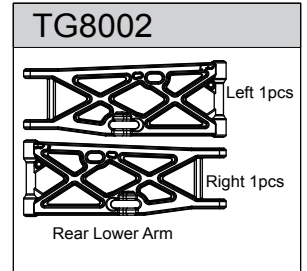

Parts list for Torch N Truggy-1