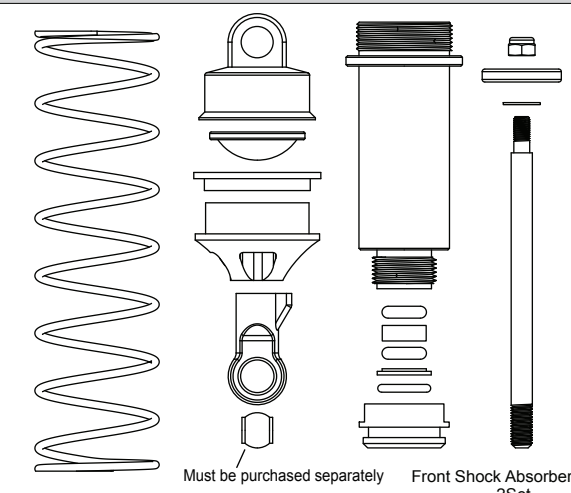

Parts list for Torch E Truggy - 3

T08674

T08675

T08052

T08725

T08728

T08726

T08727

T08304

T02087

T02081

86001

T08750

T08751

T08752

T08107

T08108

T08753

T08754

T08756

T08757

T08758

T08759

T08761