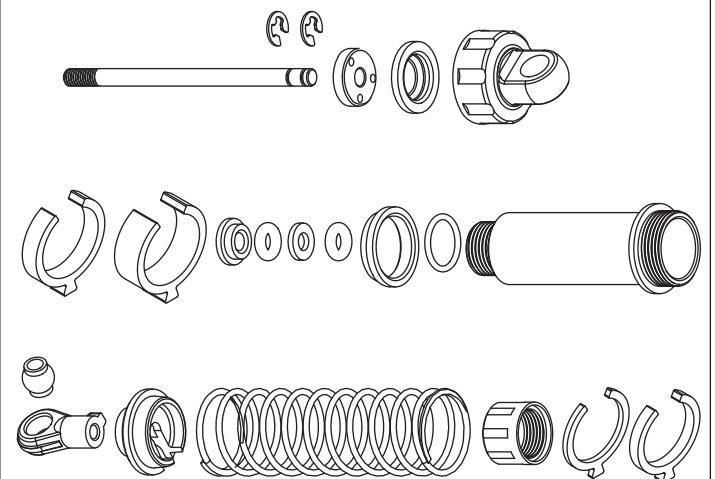

Rear Shock Absorber
2PCS