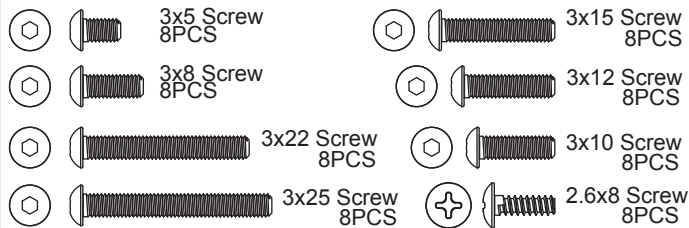

3x5 Screw
8PCS

3x15 Screw
8PCS

3x8 Screw
8PCS

3x12 Screw
8PCS

3x22 Screw
8PCS

3x10 Screw
8PCS

3x25 Screw
8PCS

2.6x8 Screw
8PCS

T02083