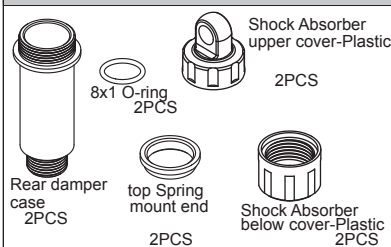

Shock Absorber upper cover-Plastic 2PCS
8x1 O-ring 2PCS
Rear damper case 2PCS
top Spring mount end 2PCS
Shock Absorber below cover-Plastic 2PCS

T02068

Shock piston
4PCS

T02069