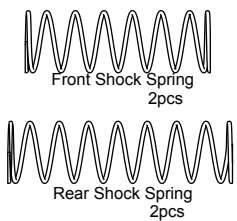

Parts list for Stoke E off-road buggy - 3

T08674

T08675

T08676

T08052

T08725

T08726

T08727

T08728

T08304

T02087

T02081

86001

T08107

T08108

T08750

T08751

T08752

T08753

T08754

T08756

T08757