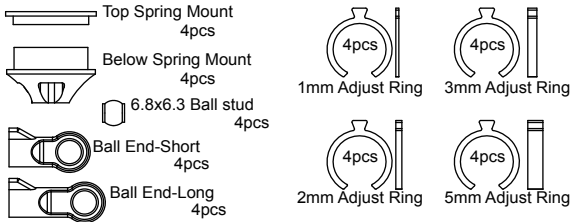

Parts list for Torch E Truggy - 3

T08674

T08675

T08052

T08725

T08728

T08726

T08727