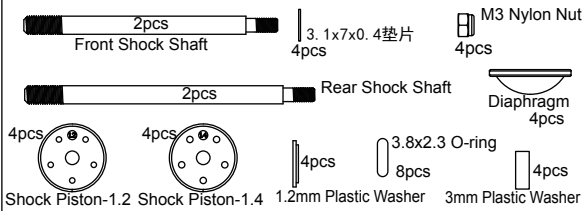

Parts list for Stoke E off-road buggy - 3

T08674

T08675

T08676

T08052

T08725

T08726

T08727

T08728

T08304

T02087

T02081

86001

T08107

T08108

T08750

T08751

T08752

T08753

T08754

T08756

T08757