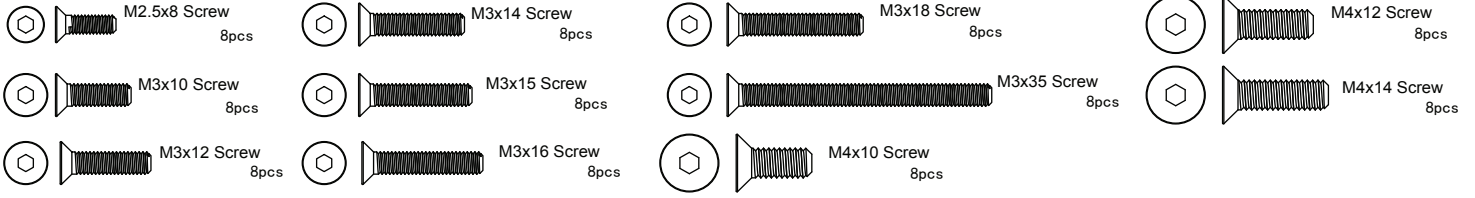

Parts list for Torch E Truggy - 3

T08674