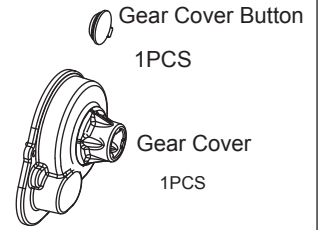

Parts list for Hyde - 1

TG2033

86T Spur Gear
1PCS

T02003

28T Spur Gear
1PCS

T02004

52T Gear
1PCS

T02120