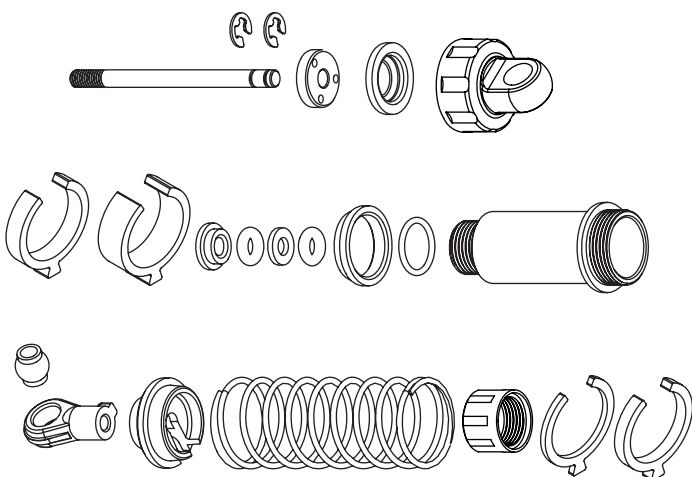

Front Shock Absorber
2PCS

T02089