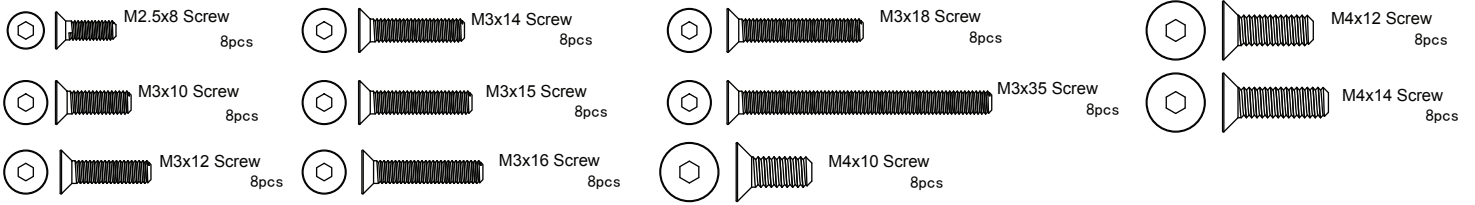

Parts list for Stoke E off-road buggy - 3

T08674