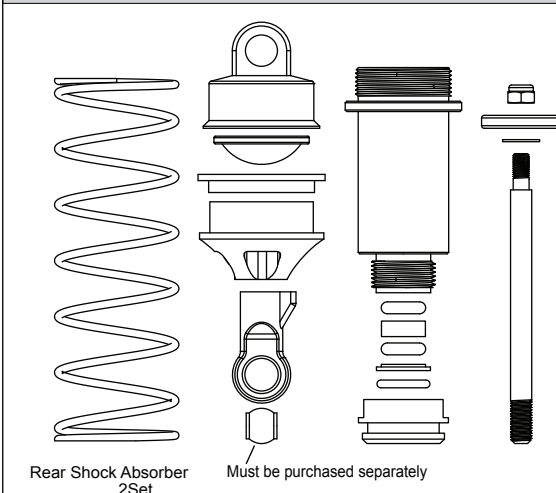

Parts list for Torch E Truggy - 3

T08674

T08675

T08052

T08725

T08728

T08726

T08727

T08304

T02087

T02081

86001

T08750

T08751

T08752

T08107

T08108

T08753

T08754

T08756

T08757

T08758

T08759

T08761