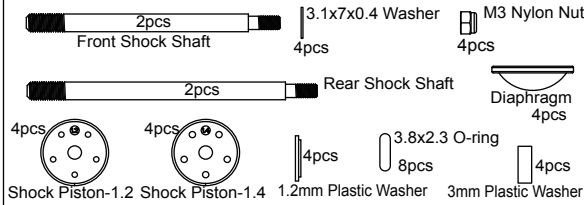

Parts list for Torch E Truggy - 3

T08674

T08675

T08052

T08725

T08728

T08726

T08727