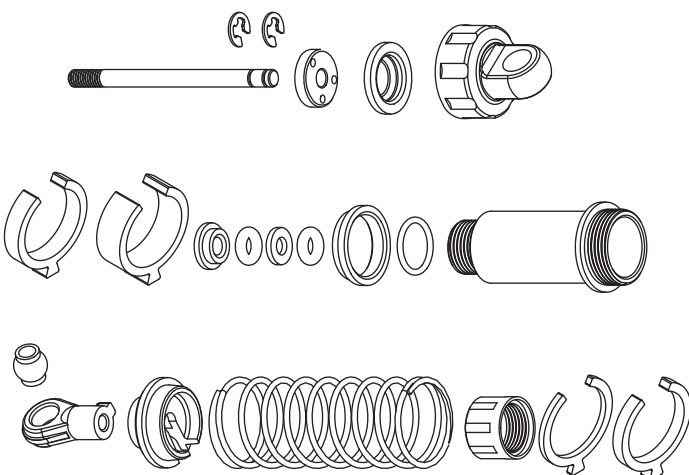

Front Shock Absorber
2PCS

TG2023