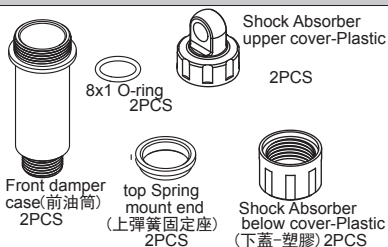

5mm Ball stud
4PCS

TG2040

3x44.5 Front Shock Absorber Shaft 2PCS
2.3 E-ring 4PCS

TG2041

3x53.5 Rear Shock Absorber Shaft
2PCS

2.3 E-ring
4PCS

TG2015

Shock Absorber upper cover-Plastic 2PCS
8x1 O-ring 2PCS
Front damper case(前油筒) 2PCS
top Spring mount end (上彈簧固定座) 2PCS
Shock Absorber below cover-Plastic (下蓋-塑膠) 2PCS