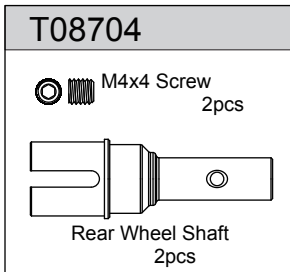

Parts list for Torch N Truggy-1