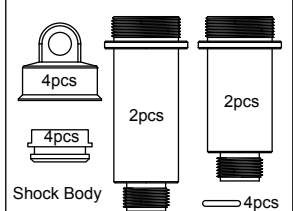

Parts list for Stoke E off-road buggy - 3

T08674

T08675

T08676

T08052

T08725

T08726

T08727

T08728

T08304

T02087

T02081

86001

T08107

T08108

T08750

T08751

T08752

T08753

T08754

T08756

T08757