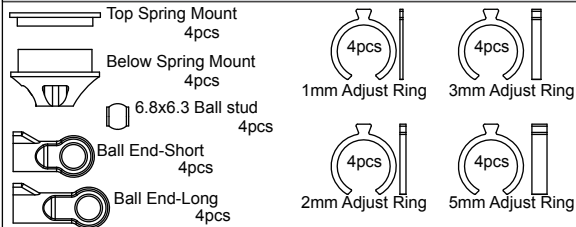

Parts list for Stoke E off-road buggy - 3

T08674

T08675

T08676

T08052

T08725

T08726

T08727

T08728

T08304

T02087

T02081

86001

T08107

T08108

T08750

T08751

T08752

T08753

T08754

T08756

T08757