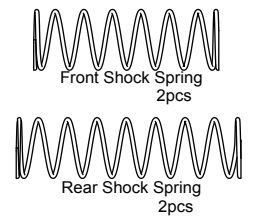

Parts list for Torch E Truggy - 3

T08674

T08675

T08052

T08725

T08728

T08726

T08727