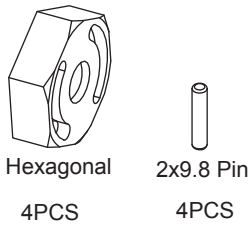

Parts list for Hyde - 2

TG2031

T02109

T02110

T02111

T02112

T02113

T02114

TG2037

T02115

T02116

T02036

T02037

T02038

T02134

T02040

T02041

T02042

T02043

T02044

TG2010

T02046

T02047

T02048