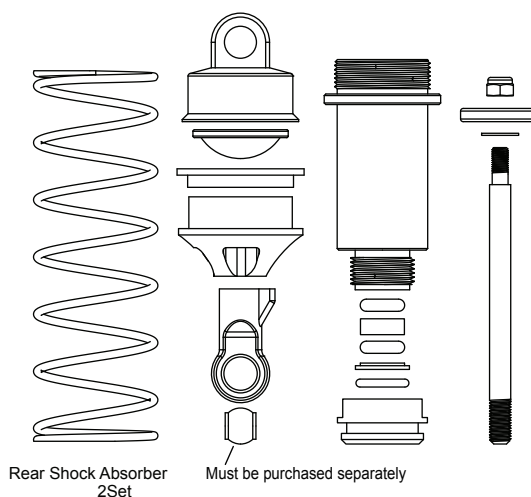

T08108

T08750

T08751

T08752

T08753

T08754

T08756

T08757