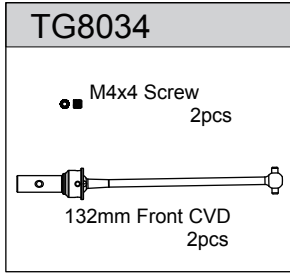

Parts list for Torch N Truggy-1