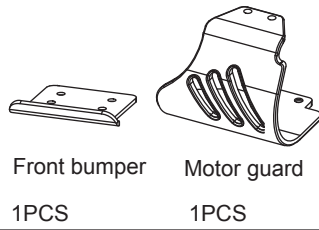

T02107

Steering Rack
1PCS

Parts list for Hyde - 2

TG2031

T02109

T02110

T02111

T02112