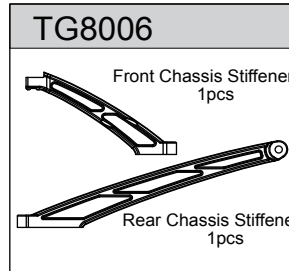

Parts list for Torch N Truggy-1