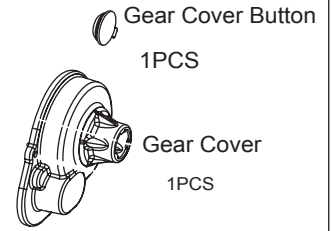

T02120

Gear Cover Button
1PCS
Gear Cover
1PCS