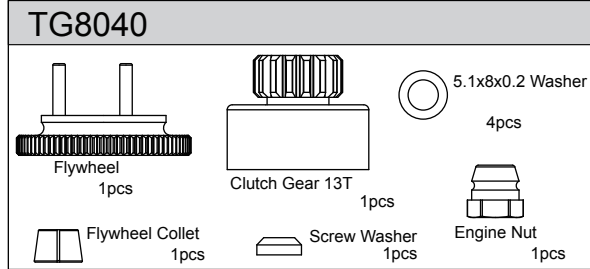

Parts list for Torch N Truggy-1