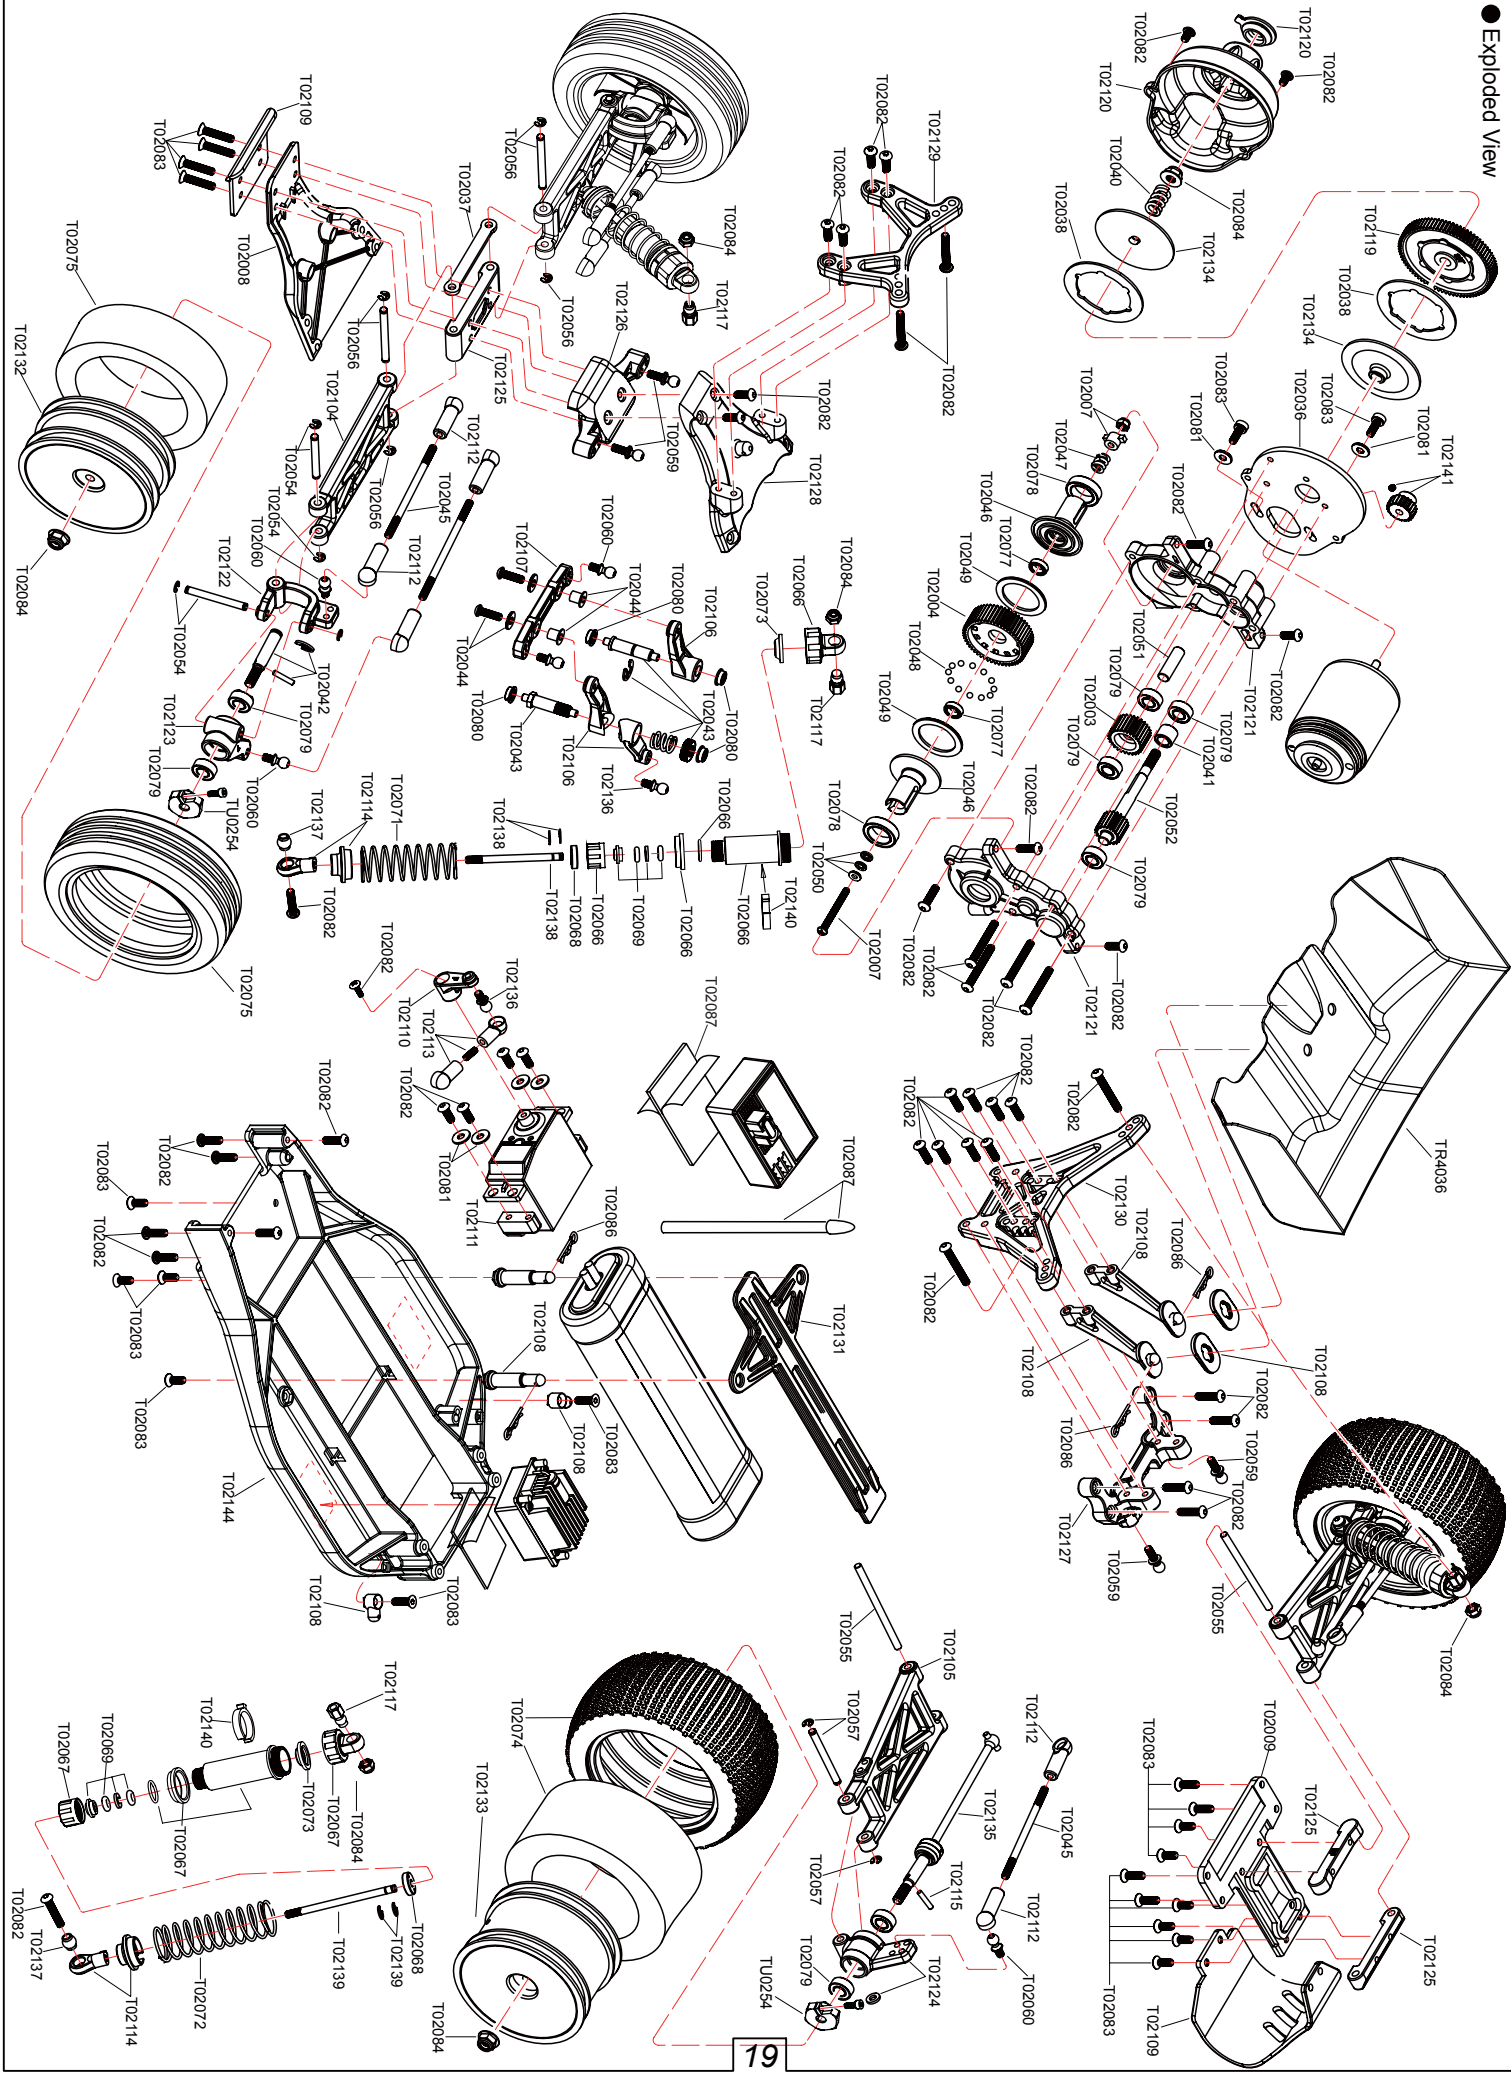

PART GUIDE

RTR & KIT CARS

Team

Parts list for Jekyll off-road buggy-1

T02144

Main Chassis
1PCS

T02146

Body
1pcs