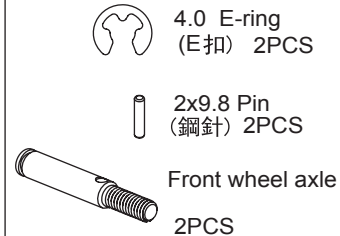

Parts list for Jekyll off-road buggy-2

T02106

T02107

T02108

T02109

T02110

T02111

T02112

T02113

T02114

T02132

T02133

T02116

T02036

T02037

T02038

T02134

T02040

T02041

T02042

T02043

T02044

T02045

T02046

T02047