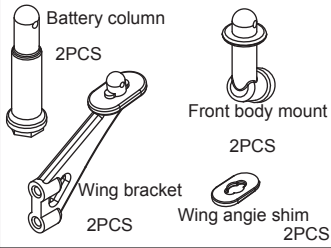

Parts list for Hyde - 2

TG2031