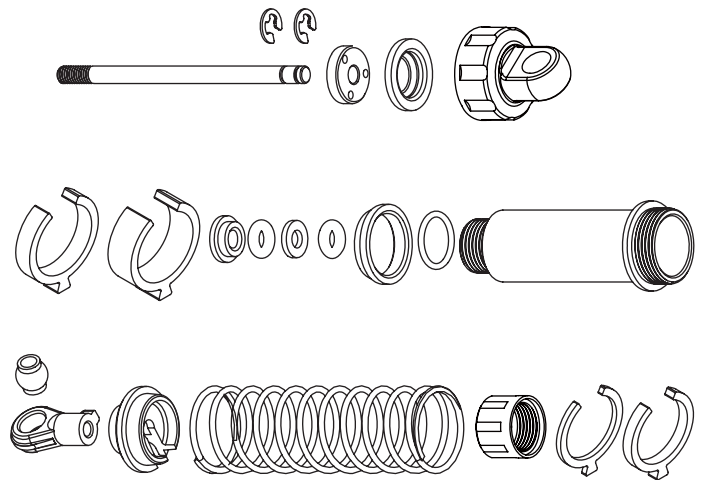

M4 Flanged Nylon Nut
6PCS

M3 Nylon Nut
6PCS

T02085

2.3 E-ring
8PCS

4 E-ring
8PCS

T02086

Small clip
8PCS

T02087

Double-sided tape
1PCS

Antenna pipe set cover
1PCS

Antenna pipe set
1PCS

T02088

Front Shock Absorber
2PCS

T02089

Rear Shock Absorber
2PCS

Jekyll Upgrade Parts