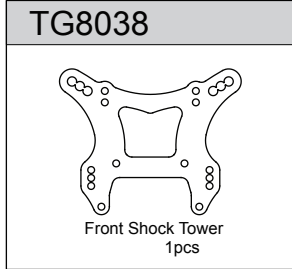

Parts list for Torch N Truggy-1