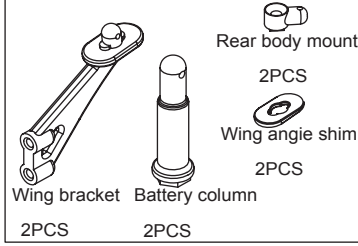

Parts list for Jekyll off-road buggy-2

T02106

T02107

T02108

T02109

T02110

T02111

T02112

T02113

T02114

T02132

T02133

T02116

T02036

T02037

T02038

T02134

T02040

T02041

T02042

T02043

T02044

T02045

T02046

T02047