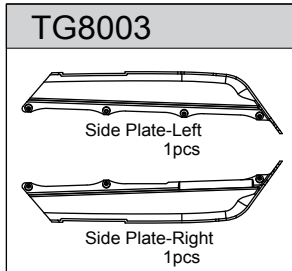

Parts list for Torch N Truggy-1