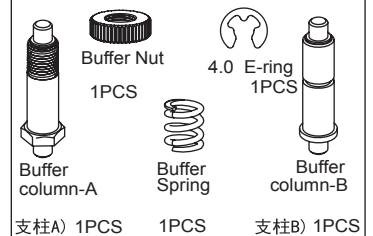

Parts list for Jekyll off-road buggy-2

T02106

T02107

T02108

T02109

T02110

T02111

T02112

T02113

T02114

T02132

T02133

T02116

T02036

T02037

T02038

T02134

T02040

T02041

T02042

T02043

T02044

T02045

T02046

T02047