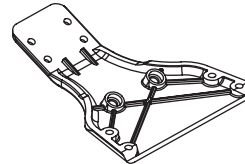

T02004

52T Gear
1PCS

T02120

Gear Cover Button
1PCS
Gear Cover
1PCS

T02121

Differential-L
1PCS
Differential-R
1PCS

T02007

M2.5x25 Screw
1PCS
M2.5 Nylon Nut
1PCS
Differential Nut Mount
1PCS

T02008

Front chassis plate
1PCS

T02009

Rear chassis plate
1PCS

T02122

C-type holder L
1PCS
C-type holder R
1PCS

T02123

Steering block-L
1PCS
Steering block-R
1PCS