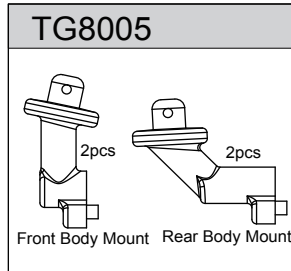

Parts list for Torch N Truggy-1