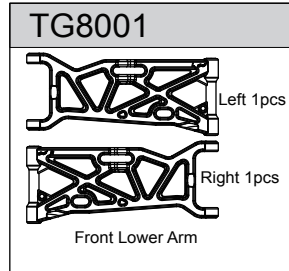

Parts list for Torch N Truggy-1