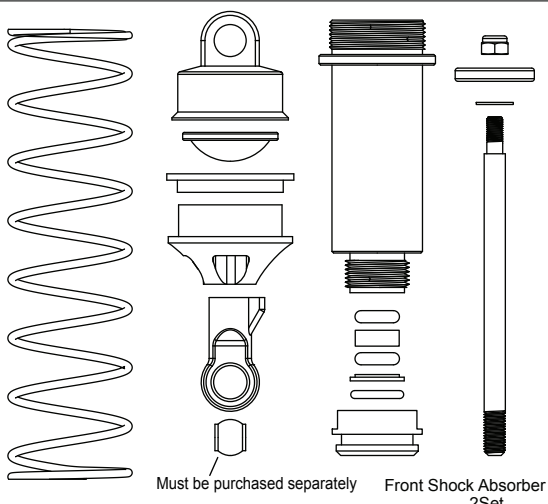

T02081

86001

T08107