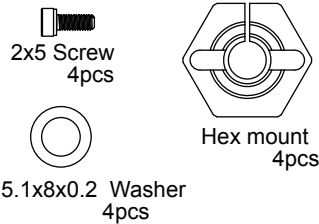

Servo mount 2pcs

Tu0225

OP

2x5 Screw
4pcs

5.1x8x0.2 Washer
4pcs

Hex mount
4pcs

Tu0226

OP