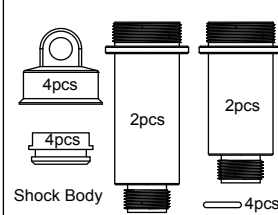

Parts list for Torch E Truggy - 3

T08674

T08675

T08052

T08725

T08728

T08726

T08727