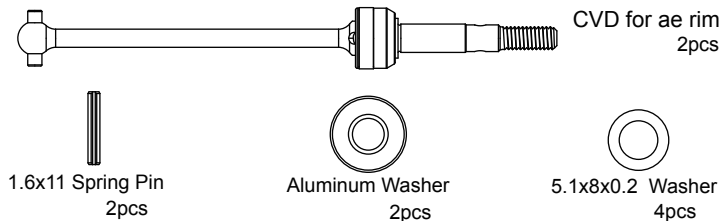

CVD for ae rim
2pcs

1.6x11 Spring Pin
2pcs

Aluminum Washer
2pcs

5.1x8x0.2 Washer
4pcs

Tu0236

OP

Rear hub carriers
2pcs

Tu0238

OP

Ceramic Ball 2.37mm
12pcs

H475

OP

Aluminium Motor Gear - 15T
1pcs

3x3 Screw
1pcs

H476

OP

Aluminium Motor Gear - 16T
1pcs

3x3 Screw
1pcs

H477

OP

Aluminium Motor Gear - 17T
1pcs

3x3 Screw
1pcs

H478

OP

Aluminium Motor Gear - 18T
1pcs

3x3 Screw
1pcs

H480

OP

Aluminium Motor Gear - 20T
1pcs

3x3 Screw
1pcs

H481

OP

Aluminium Motor Gear - 21T
1pcs

3x3 Screw
1pcs

H482

OP

Aluminium Motor Gear - 22T
1pcs

3x3 Screw
1pcs

Tu0223

OP

Rear arm mount -Ball 8pcs