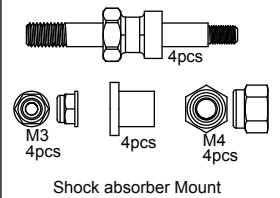

Parts list for Stoke E off-road buggy - 3

T08674

T08675

T08676

T08052

T08725

T08726

T08727

T08728

T08304

T02087

T02081

86001

T08107

T08108

T08750

T08751

T08752

T08753

T08754

T08756

T08757