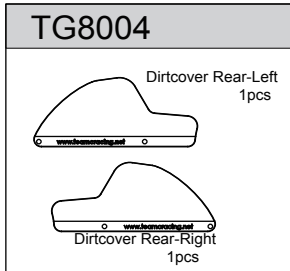

Parts list for Torch N Truggy-1