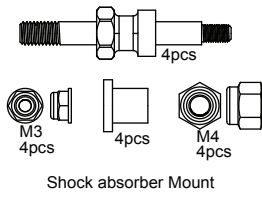

Parts list for Torch E Truggy - 3

T08674

T08675

T08052

T08725

T08728

T08726

T08727