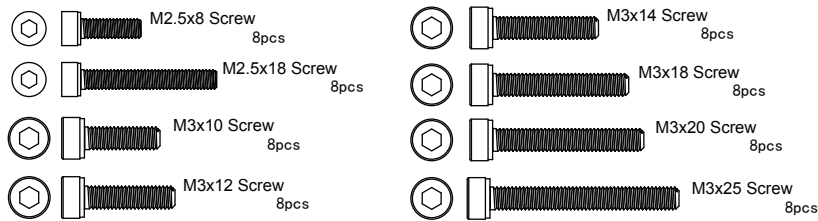

Parts list for Stoke E off-road buggy - 3

T08674

T08675

T08676

T08052

T08725

T08726

T08727

T08728

T08304

T02087

T02081

86001

T08107

T08108

T08750

T08751

T08752

T08753

T08754

T08756

T08757