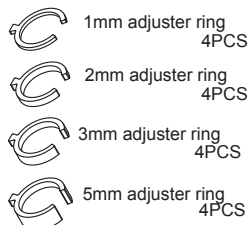

1mm adjuster ring 4PCS
2mm adjuster ring 4PCS
3mm adjuster ring 4PCS
5mm adjuster ring 4PCS

TG2017

Front Shock Absorber Spring
2PCS

TG2018

Rear Shock Absorber Spring
2PCS