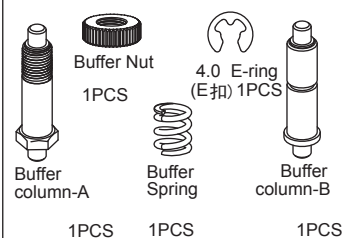

Parts list for Hyde - 2

TG2031

T02109

T02110

T02111

T02112

T02113

T02114

TG2037

T02115

T02116

T02036

T02037

T02038

T02134

T02040

T02041

T02042

T02043

T02044

TG2010

T02046

T02047

T02048