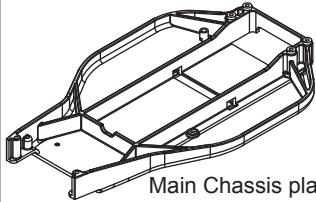

TG2002

Main Chassis plate
1PCS

T02122