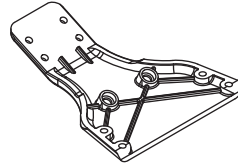

Parts list for Hyde - 1

TG2033

86T Spur Gear
1PCS

T02003

28T Spur Gear
1PCS

T02004

52T Gear
1PCS

T02120

Gear Cover Button
1PCS
Gear Cover
1PCS

T02121

Differential-L
1PCS
Differential-R
1PCS

T02007

M2.5x25 Screw
1PCS
M2.5 Nylon Nut
1PCS
Differential Nut Mount
1PCS

T02008

Front chassis plate
1PCS

T02009