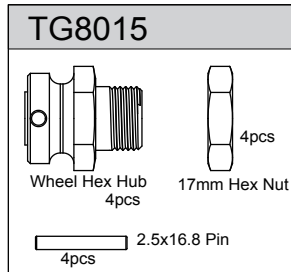

Parts list for Torch N Truggy-1