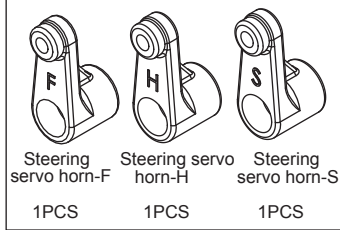

T02107

Steering Rack
1PCS

Parts list for Hyde - 2

TG2031

T02109

T02110

T02111

T02112