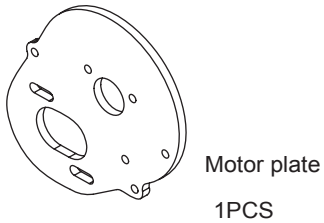

Parts list for Jekyll off-road buggy-2

T02106

T02107

T02108

T02109

T02110

T02111

T02112

T02113

T02114

T02132

T02133

T02116

T02036

T02037

T02038

T02134

T02040

T02041

T02042

T02043

T02044

T02045

T02046

T02047