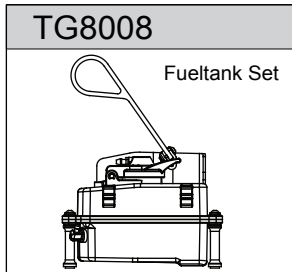

Parts list for Torch N Truggy-1