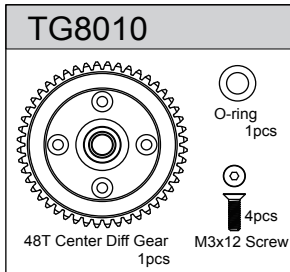

Parts list for Torch N Truggy-1